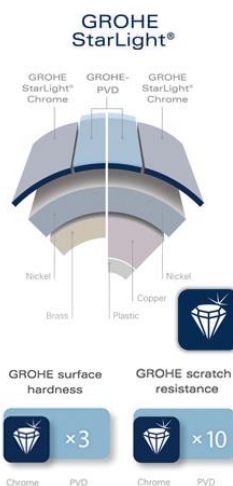

PROJECT		REF		REV	ITEM CODE	
LOCATION		DATE			PAGE	

SANITARY WARE SPECIFICATION SHEET

Item Descriptions	GROHE (Germany) " Silverflex " Relaxaflex 1/2" x 1/2" plastic shower hose with brushed cool sunrise	<p>Illustration/ Drawing</p>  
Model	28388GN0	
Material / Finish	Brushed Cool Sunrise	
Manufacturer	GROHE Limited	
Brand Origin	Germany	
Supplier	Acme Sanitary Ware Co. Ltd Mr. Eric Wong/ Mr. Don Yuen	
Contact Tel/Fax E-mail Website	(852) 2388-7171 / (852) 2710-8012 acme@acmesanitary.com.hk www.acmesanitary.com.hk	

Silverflex
Shower hose
1750 mm
1/2" x 1/2"
plastic material with smooth surface
flexible, easy cleaning
kink proofing
Rotation cone for Twistfree function
GROHE StarLight® cool sunrise finish

Key Features & Innovations

28388000 28388DC0 28388DA0 28388A00

Colour options:

- 000 | StarLight Chrome
- GL01 | Cool Sunrise
- DC0 | SuperSteel
- GN01 | Brushed Cool Sunrise
- DA0 | Warm Sunset
- DL01 | Brushed Warm Sunset
- A00 | Hard Graphite
- BE01 | Polished Nickel
- AL01 | Brushed Hard Graphite
- EN01 | Brushed Nickel